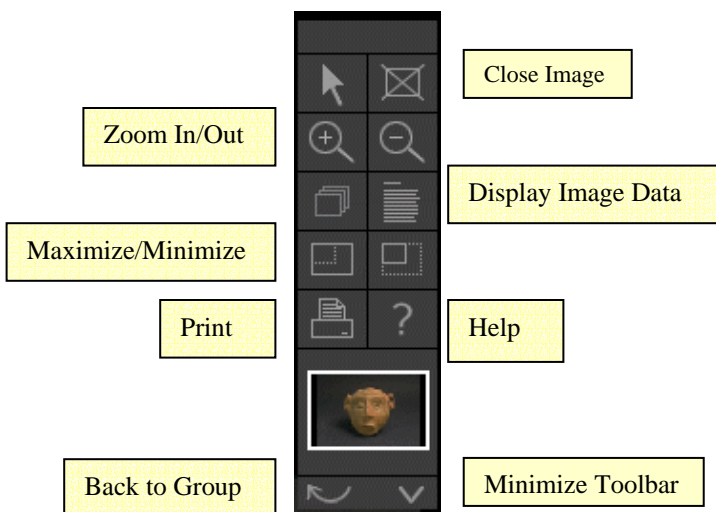

UC Digital Image Collections: Luna Insight® Software Quick Guide

Insight allows users to search, view, and use high-quality digital images:

- Develop sophisticated searches
- View the digital images fully or in detail
- Create presentations
- Use images in web pages

Search & View: Group Workspace (for searching) and Image Workspace (for viewing)

In the **Group Workspace**, select “Search” and “by keywords” to do a **basic search**. For more complex searches choose “data fields” and combine with **and/or**. Selecting any other search category will allow you to choose terms from a **list**.

Double-click an image to open it in the **Image Workspace**. The toolbar allows you to zoom in and out, maximize or minimize, read about the image, and print the image.

Insight is available in two versions: the **web browser** version and the **Java (JVA) client** version. The JVA client software offers additional functions, including:

- Cross collection searching
- More options for manipulating images
- Tools for creating presentations and exporting them to HTML or PowerPoint.

Using Images: Groups and Exporting

If you want to use the images in web pages and presentations, you must **first create a group**. A saved group may be viewed in Insight later by you or others and used to create an Insight presentation. Insight presentations may be exported to HTML or PowerPoint. Most users may save groups to the **Student Folder**.