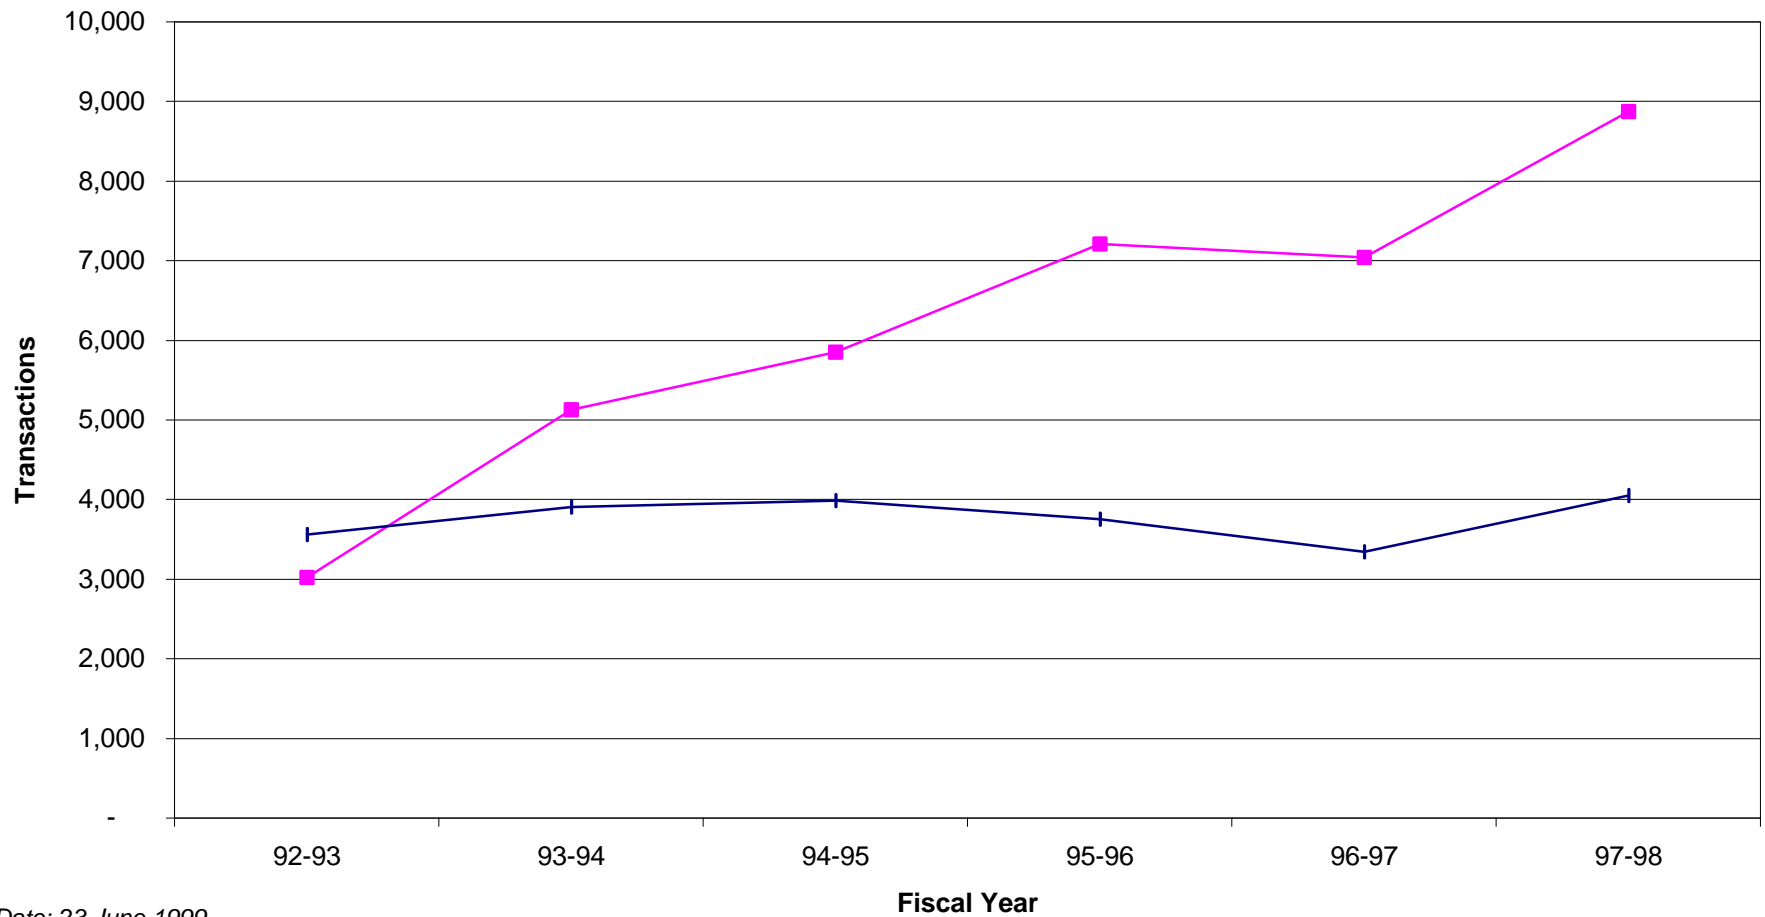

UC San Francisco Borrowing and Lending of Non-Returnables to Other UC Libraries

Date: 23 June 1999
Data source: G. Lawrence
Compiled by: T. Dearie

■ Photocopies Borrowed from UC Libraries + Photocopies Lent to UC Libraries