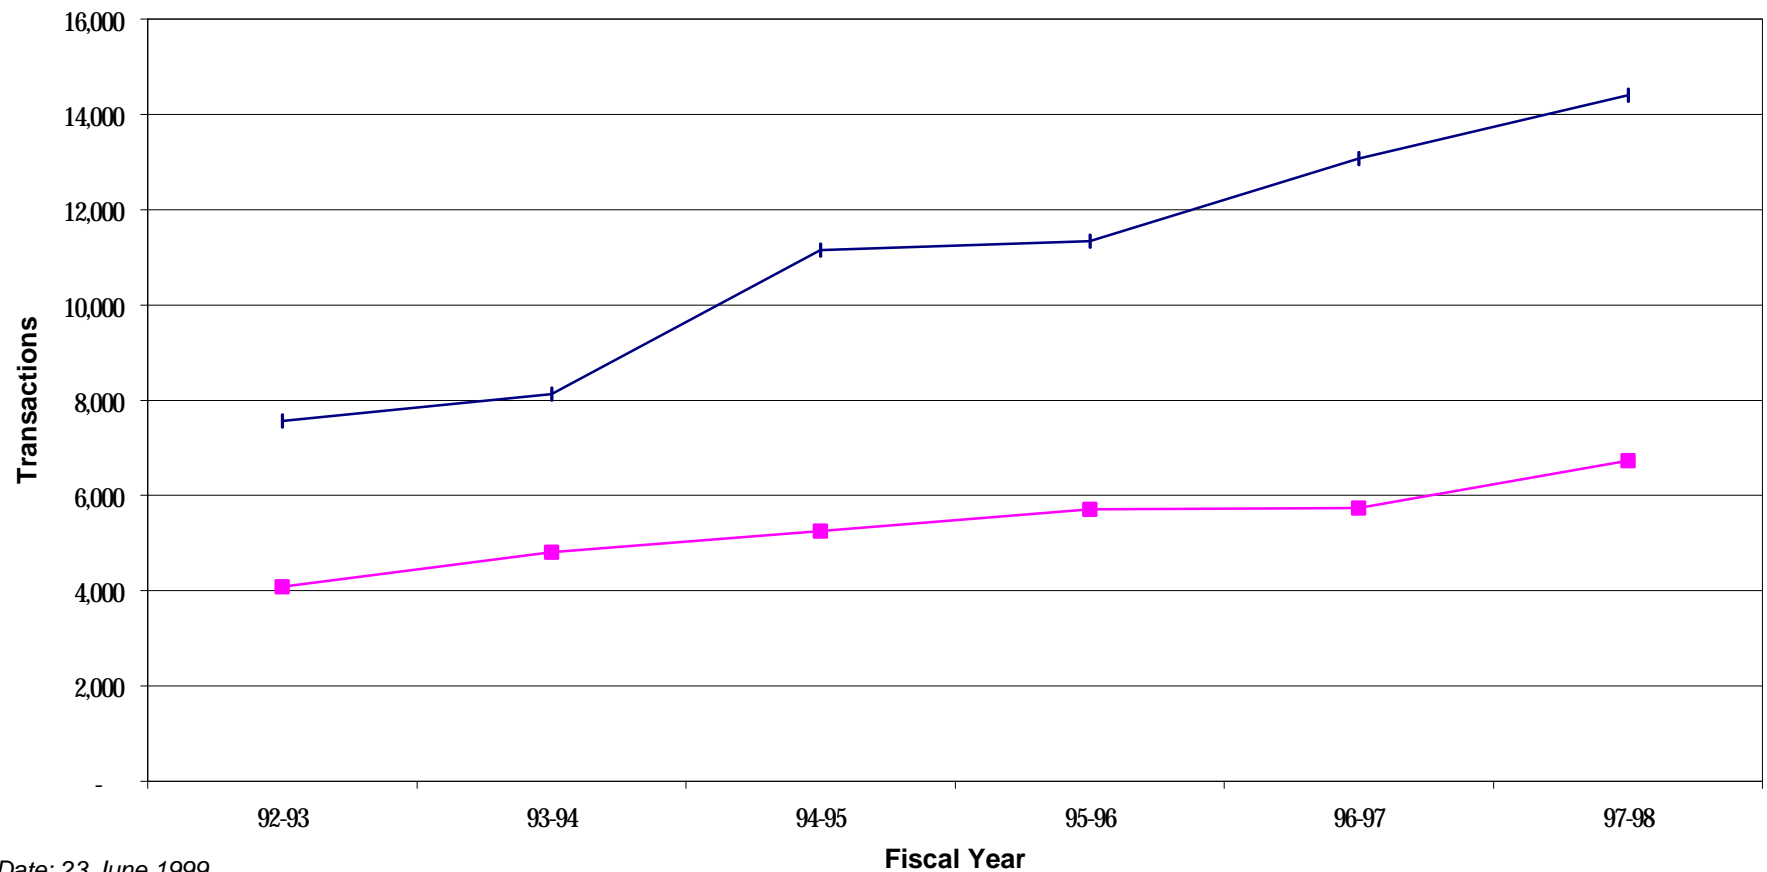

UC Davis Borrowing and Lending of Non-Returnables to Other UC Libraries

Date: 23 June 1999
Data source: G. Lawrence
Compiled by: T. Dearie

■ Photocopies Borrowed From UC Libraries — Photocopies Lent to UC Libraries