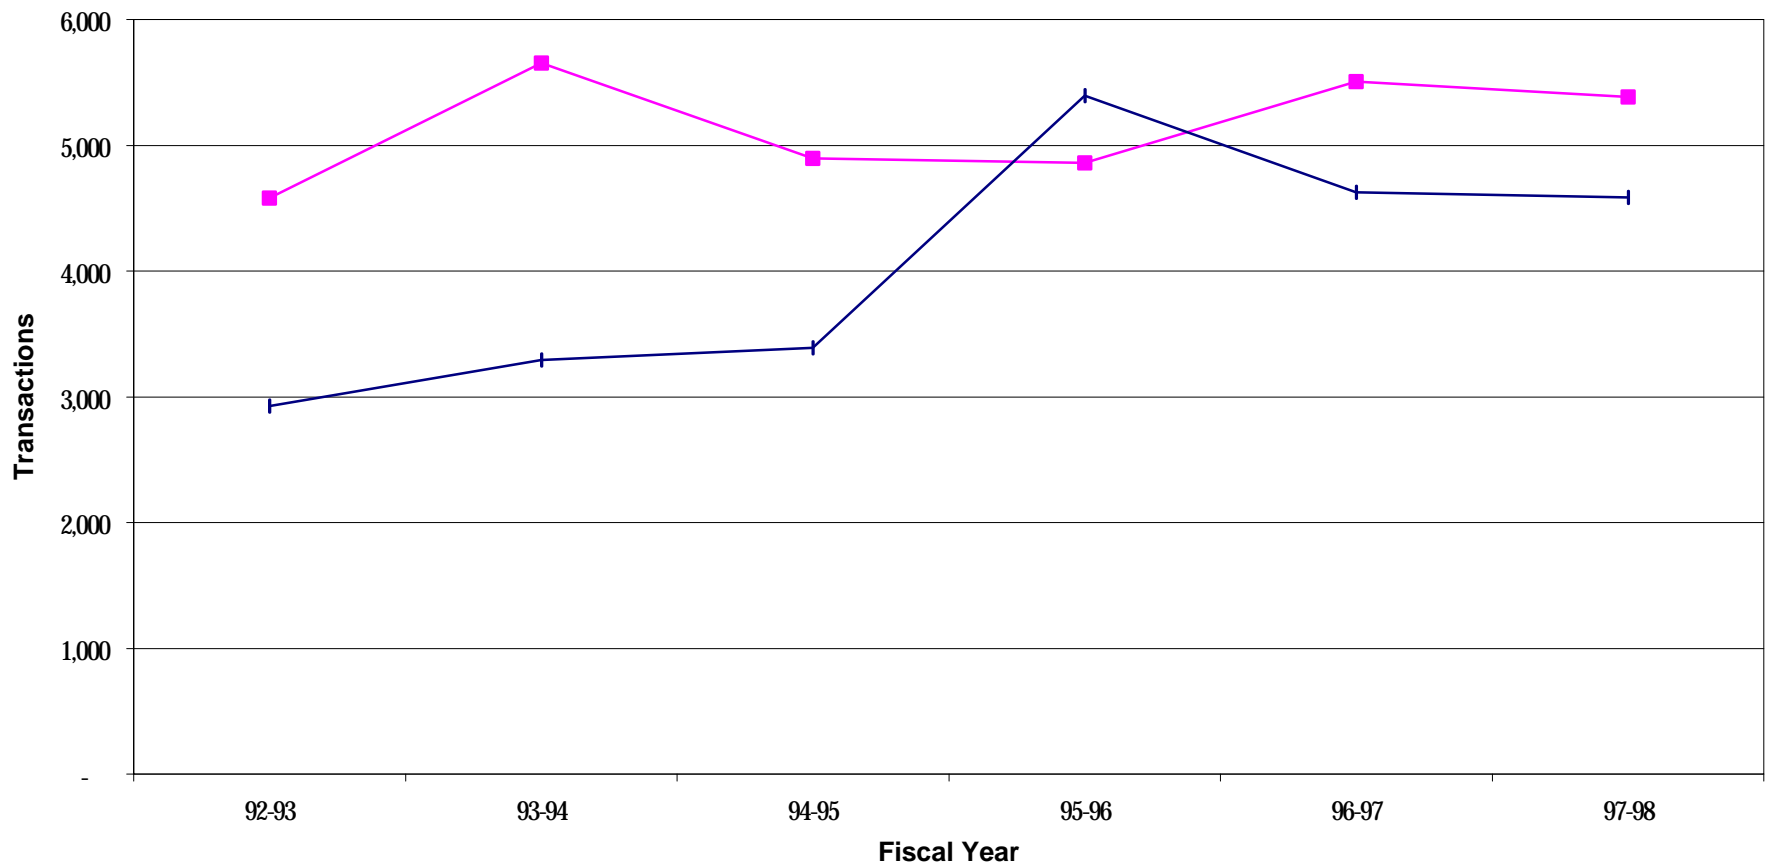

UC Santa Barbara Borrowing and Lending of Non-Returnables to Other UC Libraries

Date: 23 June 1999
Data source: G. Lawrence
Compiled by: T. Dearie

—■— Photocopies Borrowed from UC Libraries —+— Photocopies Lent to UC Libraries