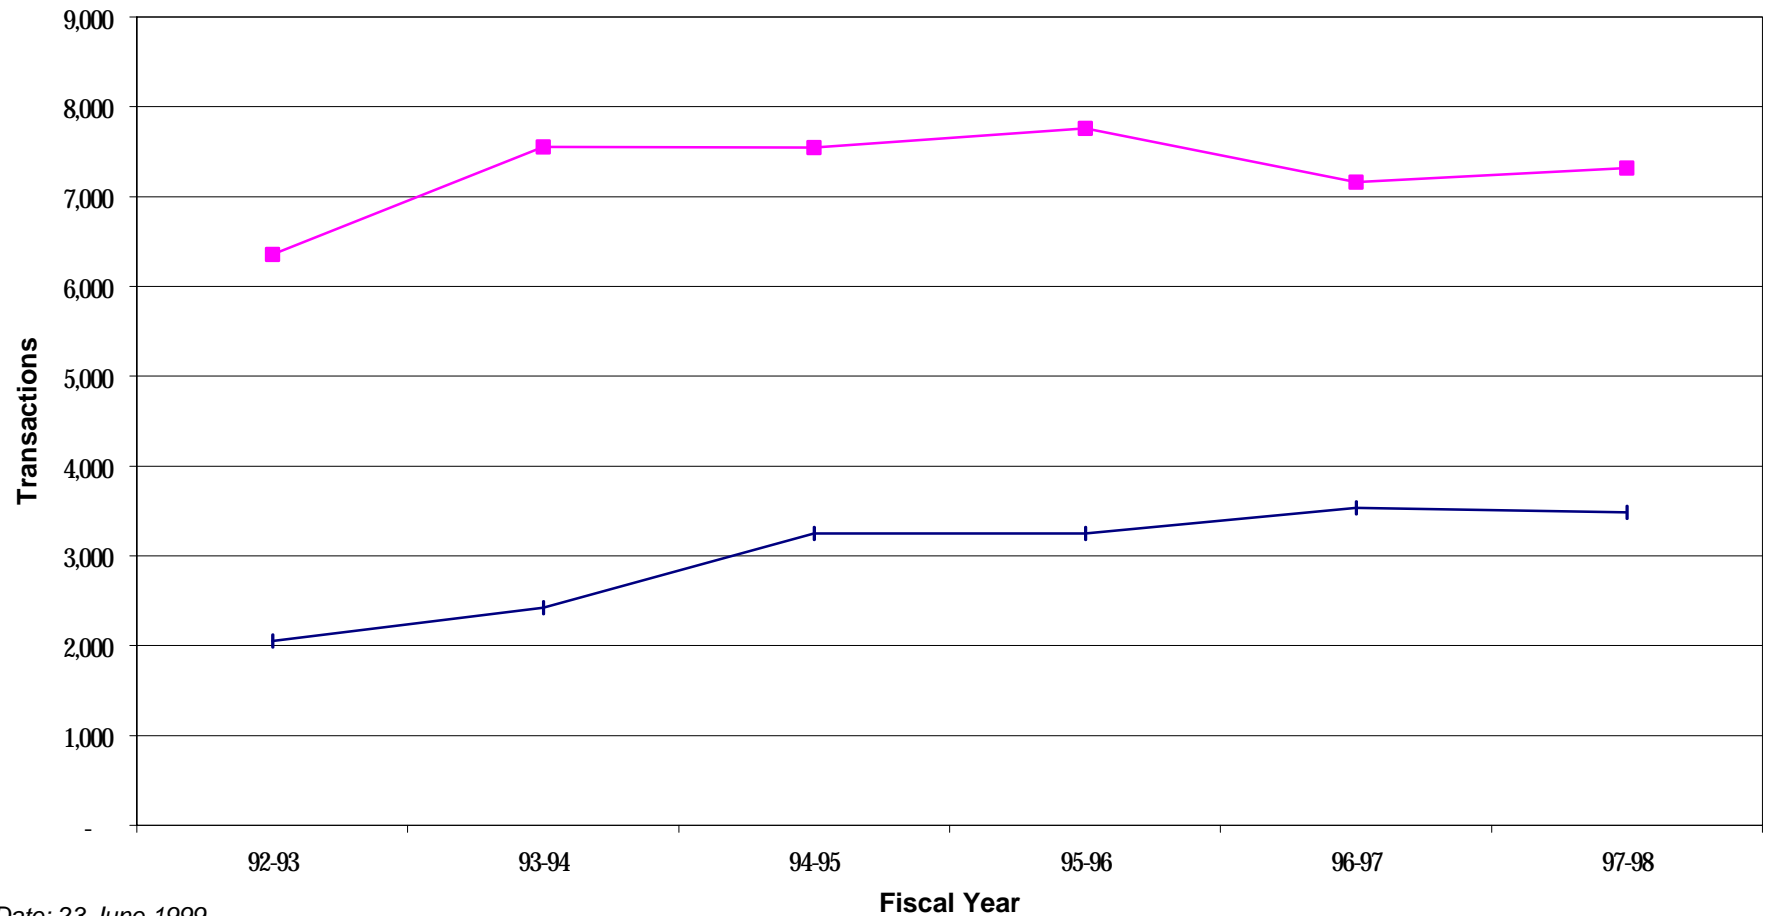

UC Riverside Borrowing and Lending of Non-Returnables to Other UC Libraries

Date: 23 June 1999

Data source: G. Lawrence

Compiled by: T. Dearie

—■— Photocopies Borrowed from UC Libraries —+— Photocopies Lent to Other UC Libraries