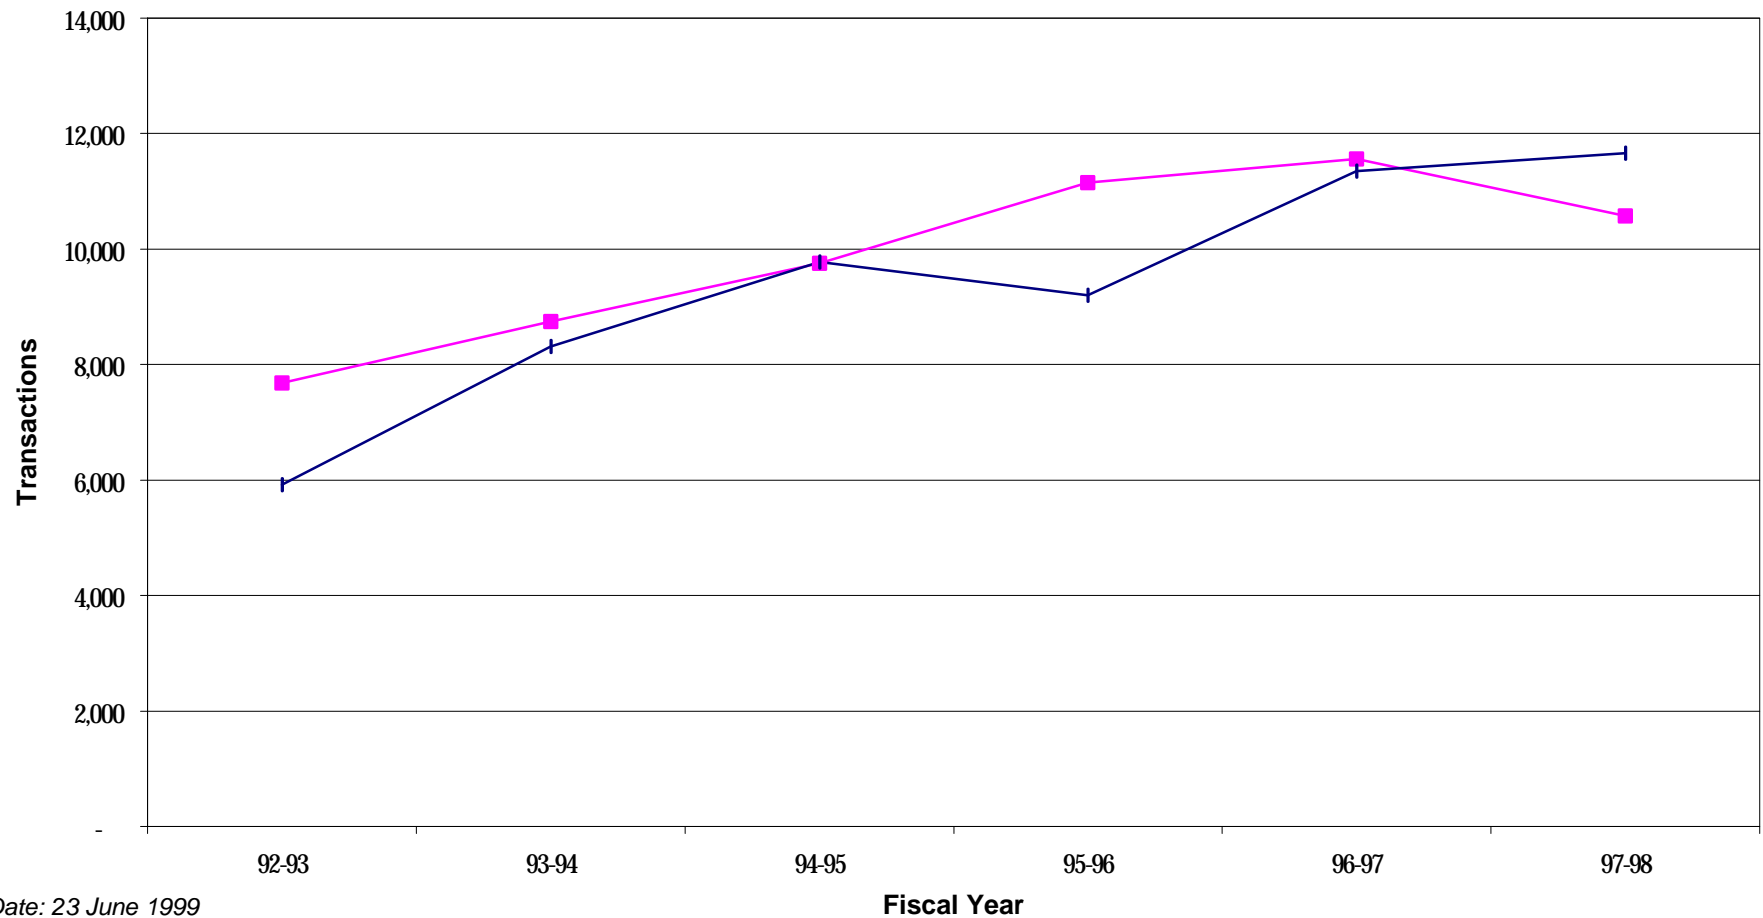

UC San Diego Borrowing and Lending of Non-Returnables to Other UC Libraries

Date: 23 June 1999
Data source: G. Lawrence
Compiled by: T. Dearie

—■— Photocopies Borrowed from UC Libraries —+— Photocopies Lent to UC Libraries