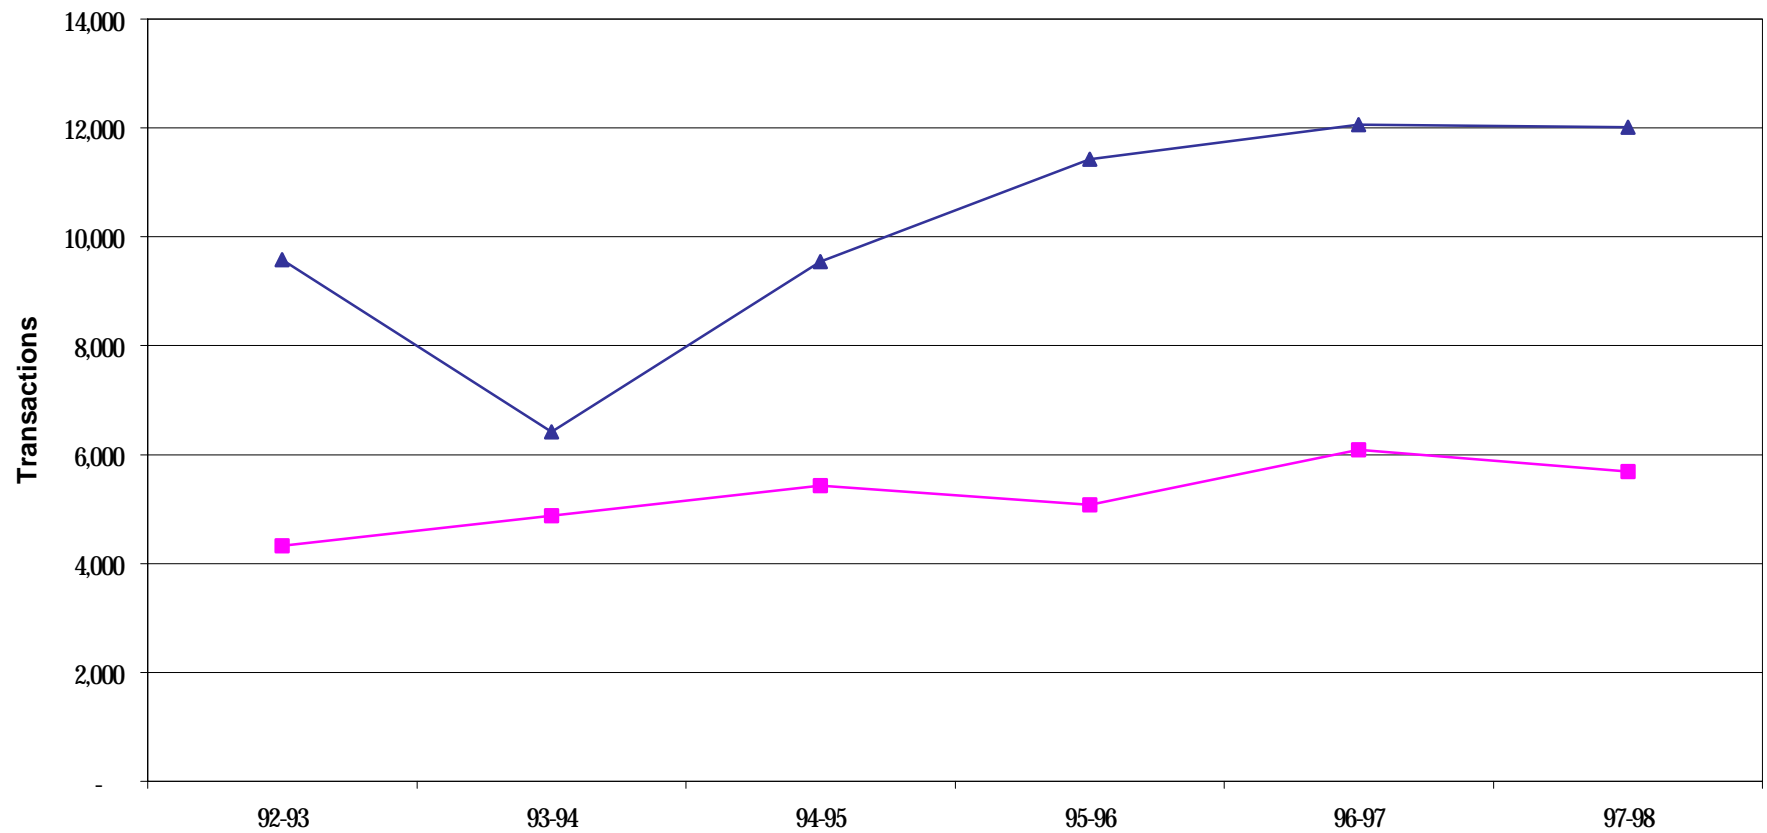

UC Berkeley Borrowing and Lending of Non-Returnables to Other UC Libraries

Date: 23 June 1999
Data source: G. Lawrence
Compiled by: T. Dearie

■ Photocopies Borrowed From UC Libraries ▲ Photocopies Lent to UC Libraries