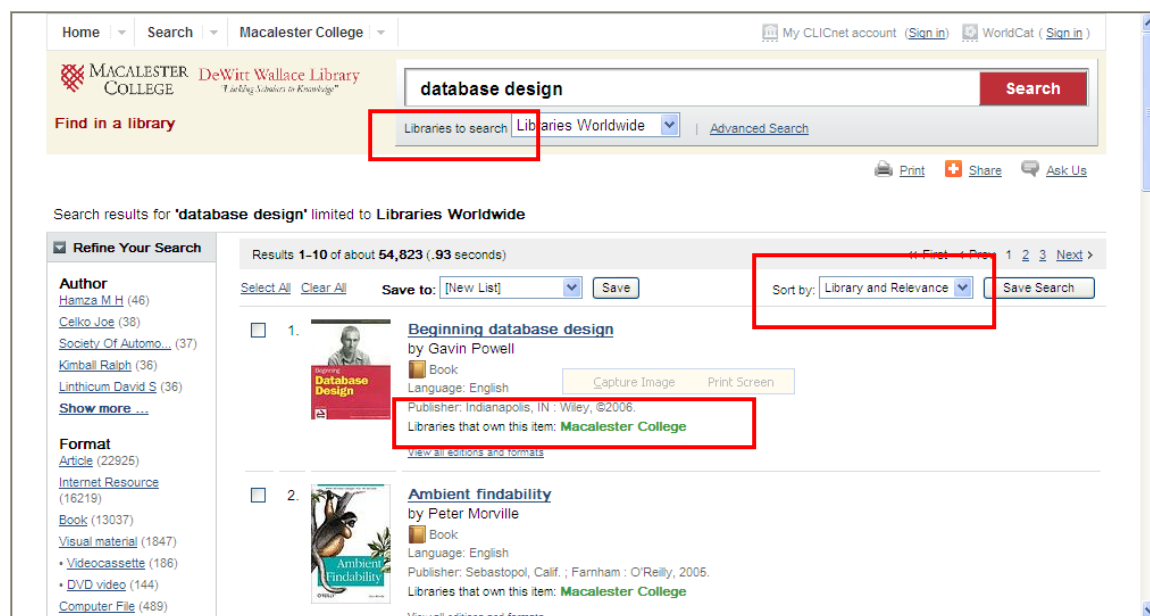

Enhancement WorldCat Local: Terminology for library holding information consistency

Our usability testing showed that users were unable to determine that their results were sorted by location.

The use of three different concepts (searching, location, and held by) on the labels of the controls that determine the sort order has been a contributing factor to this confusion.

We have made some improvements to the search results by:

1. Use a single concept for all three labels, such as "Library".
2. Make the holding info stand out more.

Current display:

Changes with December install: