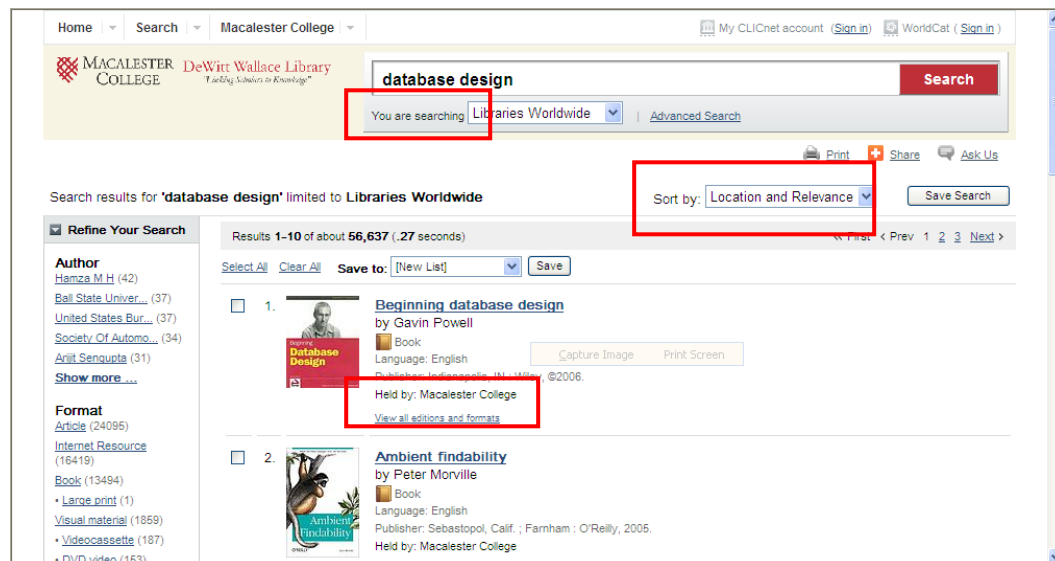

Enhancement WorldCat Local: Terminology for library holding information consistency

Our usability testing showed that users were unable to determine that their results were sorted by location.

The use of three different concepts (searching, location, and held by) on the labels of the controls that determine the sort order has been a contributing factor to this confusion.

We have made some improvements to the search results by:

1. Use a single concept for all three labels, such as "Library".
2. Make the holding info stand out more.

Current display:

Changes with December install: